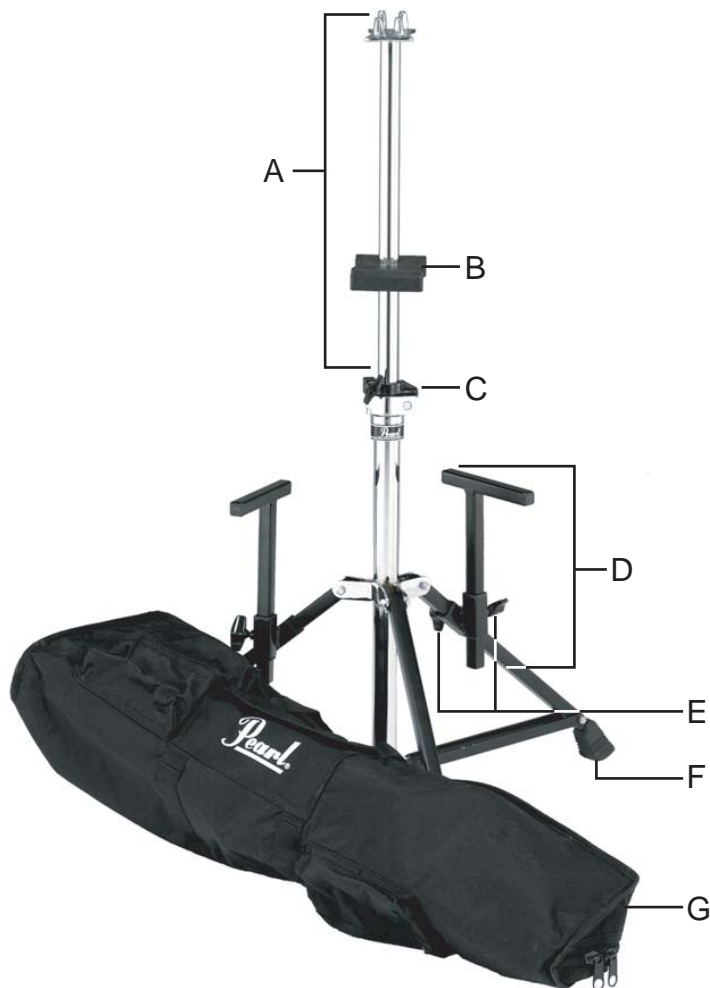

Stands

Quick Release Double Conga Stand

PC-3000TW

A	Upper Tube	PC3000BH
B	Rubber Spacer Block	PC3000SB
C	Stop Lock Complete	PC3000SL
D	Stabilizer Leg (one each)	xxxx
E	Wing Bolt (one each)	PM8BPP
F	Rubber Foot (one each)	PCRF
G	Carrying Case	PSC1000