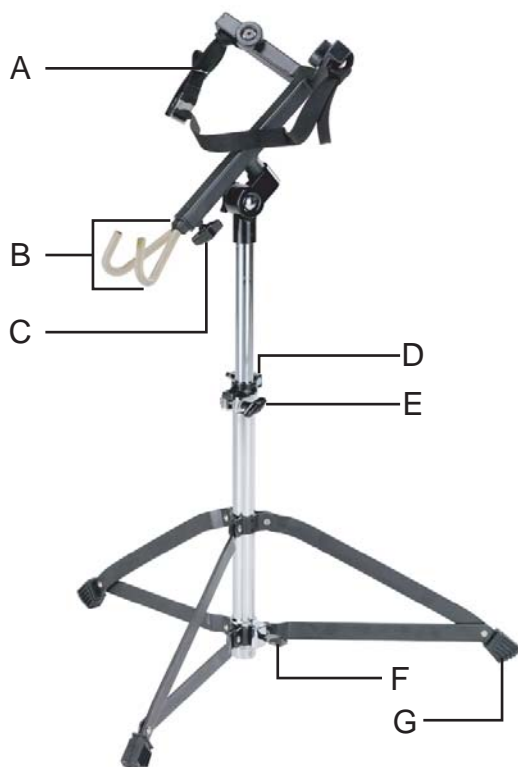

## Hide-Away Djembe Stand

PHD-1000

A	Djembe Fastening Strap Set (one pair)	PHD1000ST/2
B	Handle Protection Rubber	PHD1000HPR
C	Djembe Mounting Bracket Assy.	PHD1000MB
D	Wing Bolt (one each)	PM8BPP
E	Protection Rubber Tip (one each)	PRC06PC
F	Rubber Foot (one each)	PCRFS

## Djembe Stand

PC-800

A	Djembe Fastening Strap	PSTR1PB
B	Support Boom Arm Assy.	PC80
C	Wing Bolt	PM8BPP
D	Stop Lock Complete	PC3000SL
E	Wing Nut	PM8WPP
F	Wing Bolt	PM8BPP
G	Rubber Foot (one each)	PCRFS