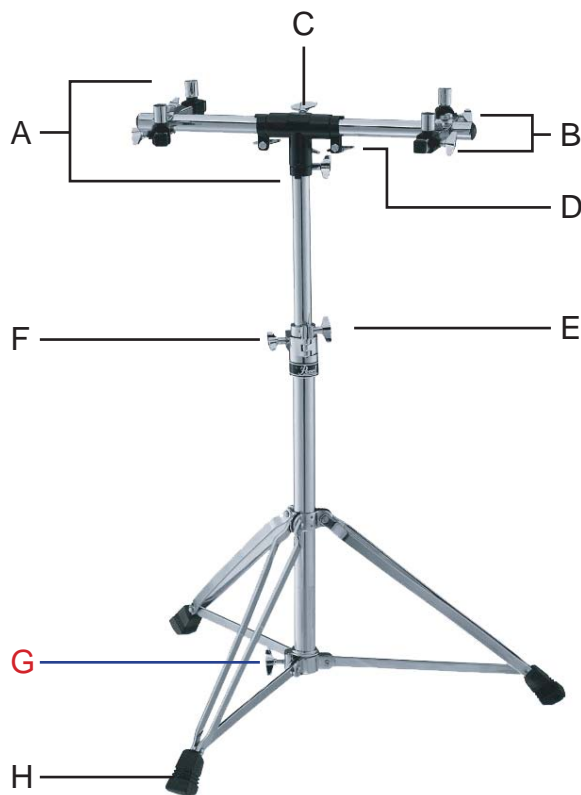

Stands

Tilting Bongo Stand

PB-900W

A	Bongo Mounting Assy.	PB900BM
B	Lug Socket Assy. (one each)	PPB09BS
C	Wing Bolt	PM8BPP
D	Wing Nut (one each)	PM8WPP
E	Stop Lock Complete	PC3000SL
F	Wing Nut	PM8WPP
G	Wing Bolt	PM8BPP
H	Rubber Foot (one each)	PCRFB

Light Weight Bongo Stand

PB-700