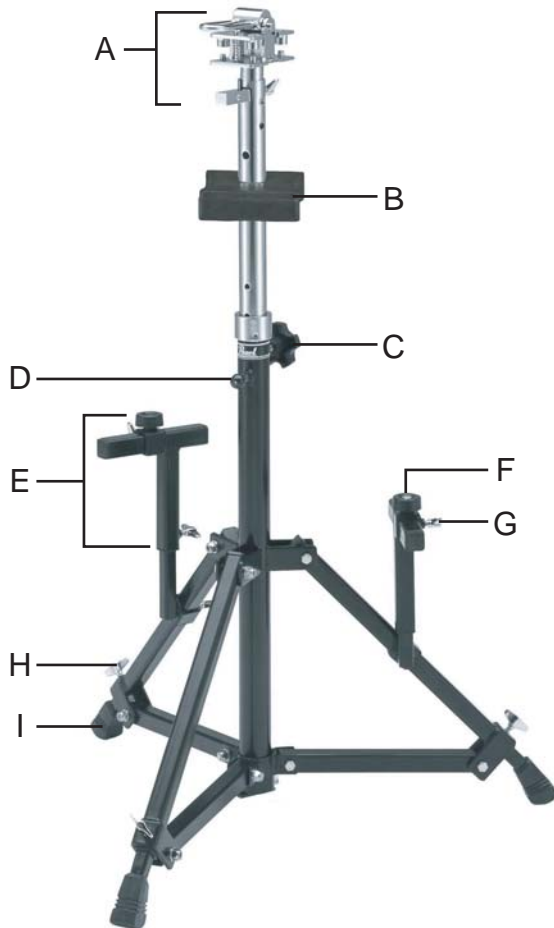

Stands

Quick Release Multi Stand

PC-1000QRS