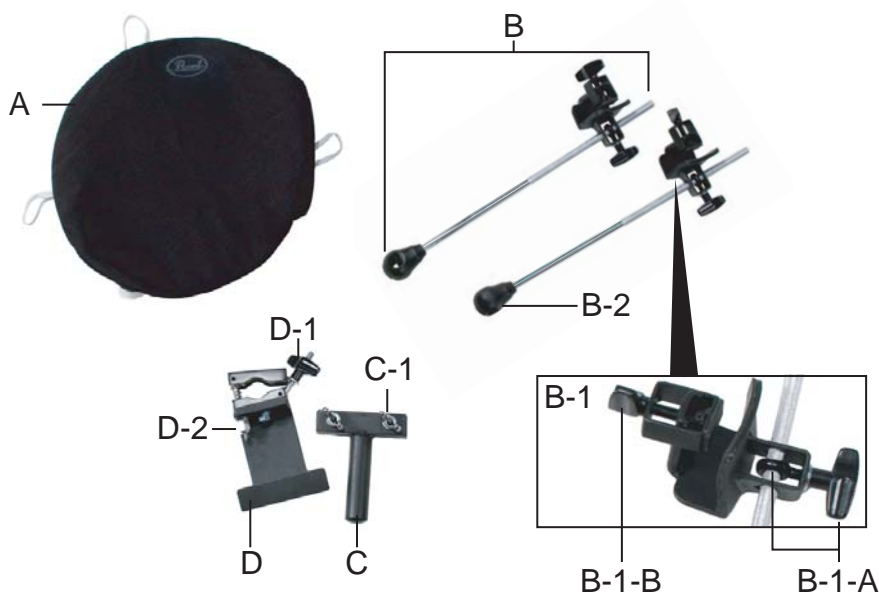

Djembass Attachment PJBS-350

A	Djembe Head Cushion	PSBC-HC
B	Djembass Leg Assy. (one set)	PJBS-LA350
B-1	Leg Bracket (one set)	PJBS-LB30
B-1-A	Wing Nut w/Eye Bolt (one set)	PPCBWA
B-1-B	Wing Bolt	PM8BPP
B-2	Rubber Tip (one each)	R-40
C	Djembass Bracket	PDB-350
C-1	Wing Nut (one each)	PM6WPP
D	Pedal Bracket	PPB-350
D-1	Wing Nut	PM8WPP
D-2	Hex Nut	PHN8