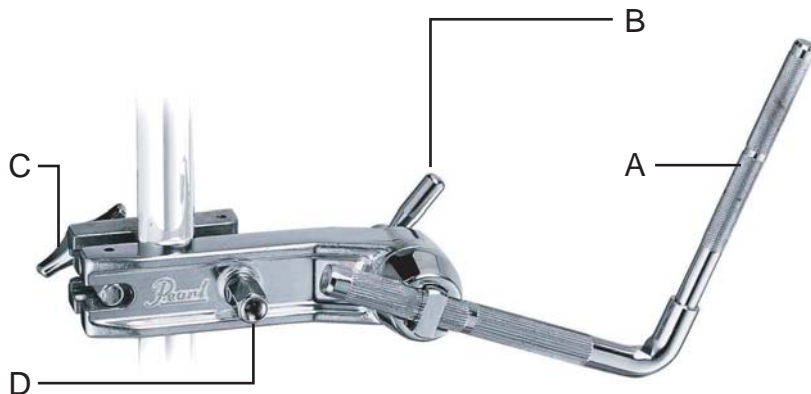

Holders

Adjustable Holder

PPS-37

A	"L" Post	PPS37L
B	Handle Bolt	PPS37HB
C	Wing Nut	PM8WPP
D	Hex Nut	PHN8