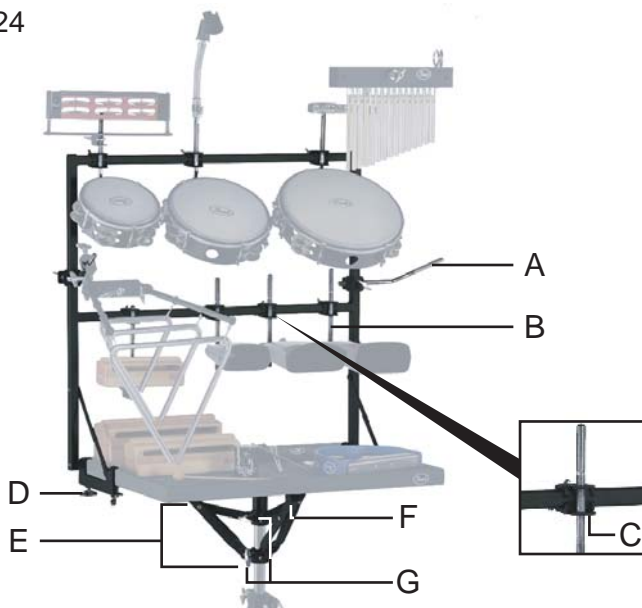

## Tilting Bongo Stand

PB-900W

A	Bongo Mounting Assy.	PB900BM
B	Lug Socket Assy. (one each)	PPB09BS
C	Wing Bolt	PM8BPP
D	Wing Nut (one each)	PM8WPP
E	Stop Lock Complete	PC3000SL
F	Wing Nut	PM8WPP
G	Wing Bolt	PM8BPP
H	Rubber Foot (one each)	PCRFB

## Light Weight Bongo Stand

PB-700

A	Upper Section Assy. Complete	PB700BH
B	"L" Hook	PPB90C
C	Wing Nut	PM8WPP
D	Wing Nut	PM8WPP
E	Stop Lock Complete	PC3000SL
F	Wing Nut	PM8WPP
G	Wing Bolt	PM8BPP
H	Rubber Foot (one each)	PCRFS

# Trap Table

Trap Table  
PTT-1824

A	Table Top ONLY	PTT1824TT
B	Stop Lock Complete	PC3000SL
C	Wing Nut	PM8WPP
D	Wing Bolt	PM8BPP
E	Rubber Foot (one each)	PCRFS

Trap Table Rack  
PTR-1824

A	Angled Post (one each)	PTR1824RC4
B	Straight Post (one each)	PTR1824RC5
C	Post Attachment (one each)	PTR1824RC6
D	Wing Bolt (one each)	PM8BPP
E	Support Basket Complete	PTR1824SB
F	Rubber Foot (one each)	PCRFS
G	Wing Bolt (one each)	PM8BPP