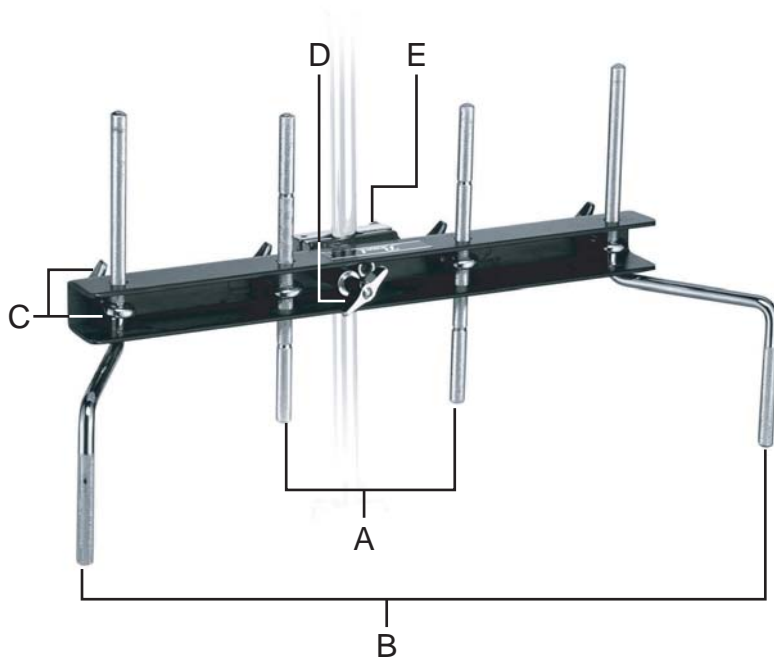

Holders

Cowbell Holder

PPS-52

A	Straight Post (one each)	PTR1824RC5
B	Z-Rod Post (one each)	PPS-40Z
C	Wing Nut w/Eye Bolt (one set)	PPCBWA
D	Wing Nut	PM8WPP
E	Hex Nut	PHN8