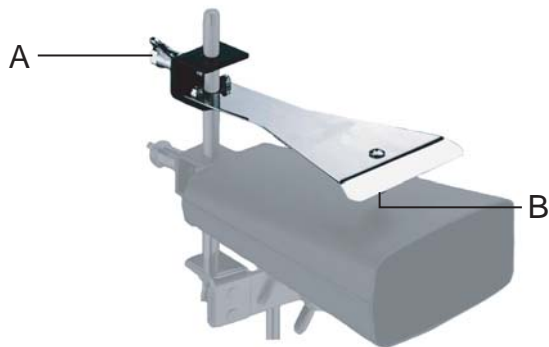

Stix-Free

PPS-10 / PPS-11

A	Wing Bolt	PM8BPP
B	Wood Beater	PPS1011WB