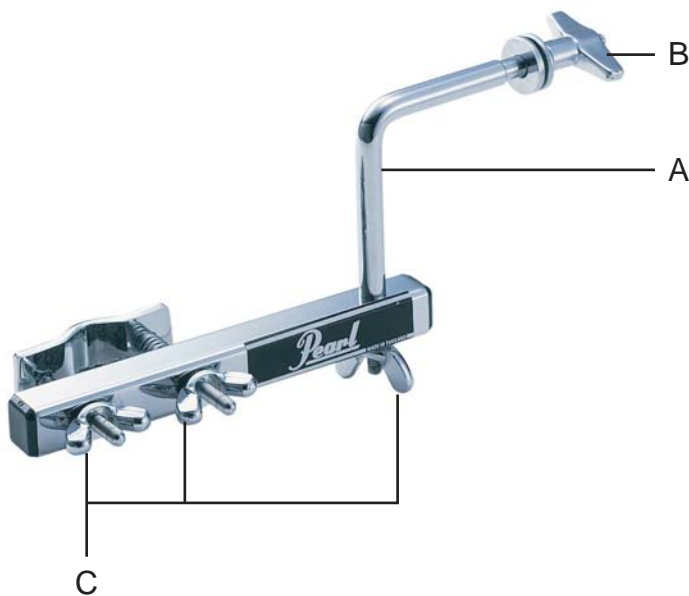

Windchime Holder

PWH-20

A	Mounting Post	PWH20MP
B	Wing Nut w/Washers	PM8WPPW
C	Wing Nut (one each)	PM8WPP