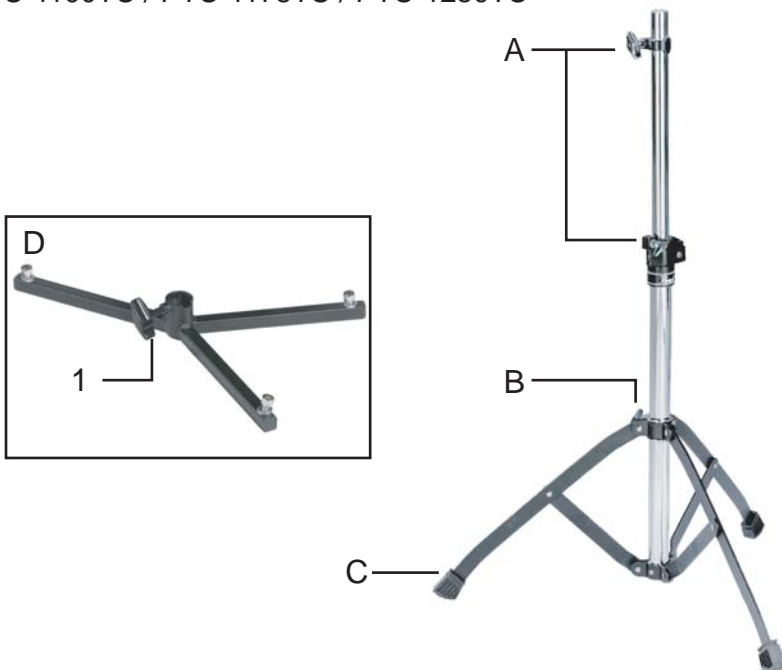

## Travel Conga Stand

PTC-1100TC / PTC-1175TC / PTC-1250TC

A	Stop Lock Complete (one each)	PSL-01
B	Wing Bolt	PM8BPP
C	Rubber Tip (one each)	PRFTC
D	"Y" Bracket for PTC-1100TC "Y" Bracket for PTC-1175TC "Y" Bracket for PTC-1250TC	PTC-1100Y PTC-1175Y PTC-1250Y
1	Wing Bolt	PM8BPP