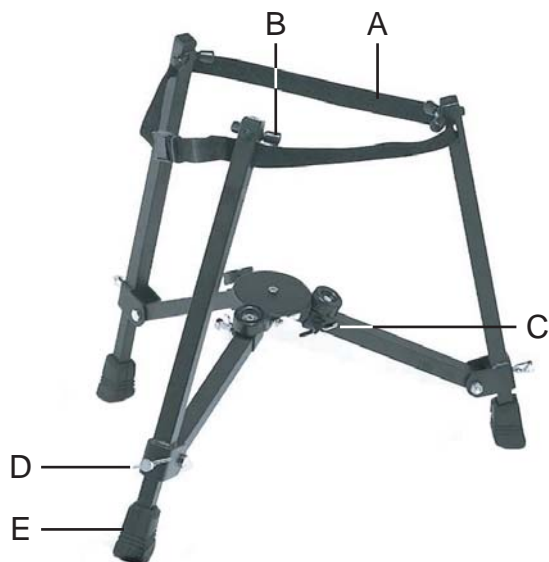

All Fit Conga Stand

PC-900

A	Adjustment Strap	PSTR01PC
B	Protection Rubber Tip (one each)	PRC06PC
C	Wing Bolt (one each)	PM8BPP
D	Wing Bolt (one each)	PM8BPP
E	Rubber Foot (one each)	PCRF