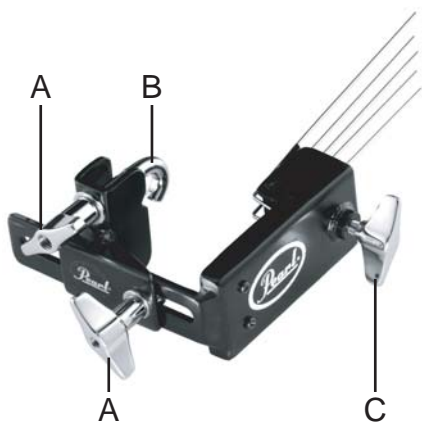

Accessories

Snare Rake PSA-41

A	Wing Nut (one each)	PM8WPP
B	"J" Hook	PB8B9BDSH
C	Wing Bolt	PM8BPP