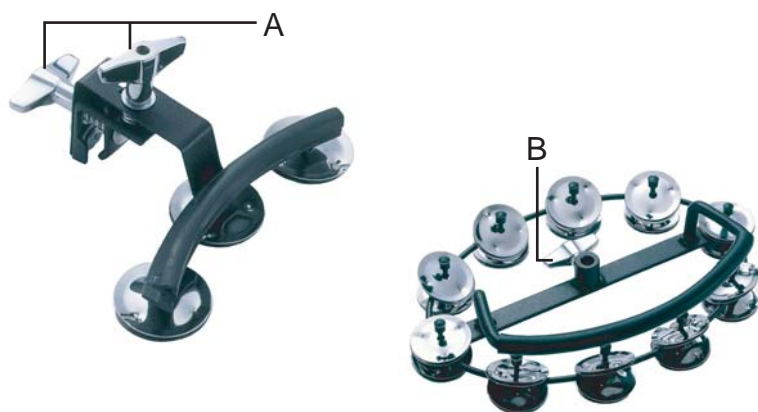

Jingle Clamp, Jingle Ring PJC-10SH, PJH-10SH

A	Wing Nut (one each)	PM8WPP
B	Wing Bolt	PM8BPP