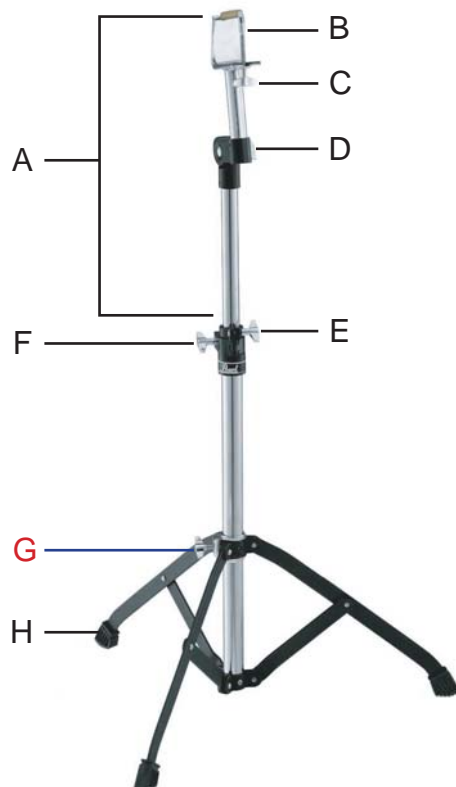

A	Upper Section Assy. Complete	PB700BH
B	"L" Hook	PPB90C
C	Wing Nut	PM8WPP
D	Wing Nut	PM8WPP
E	Stop Lock Complete	PC3000SL
F	Wing Nut	PM8WPP
G	Wing Bolt	PM8BPP
H	Rubber Foot (one each)	PCRFS