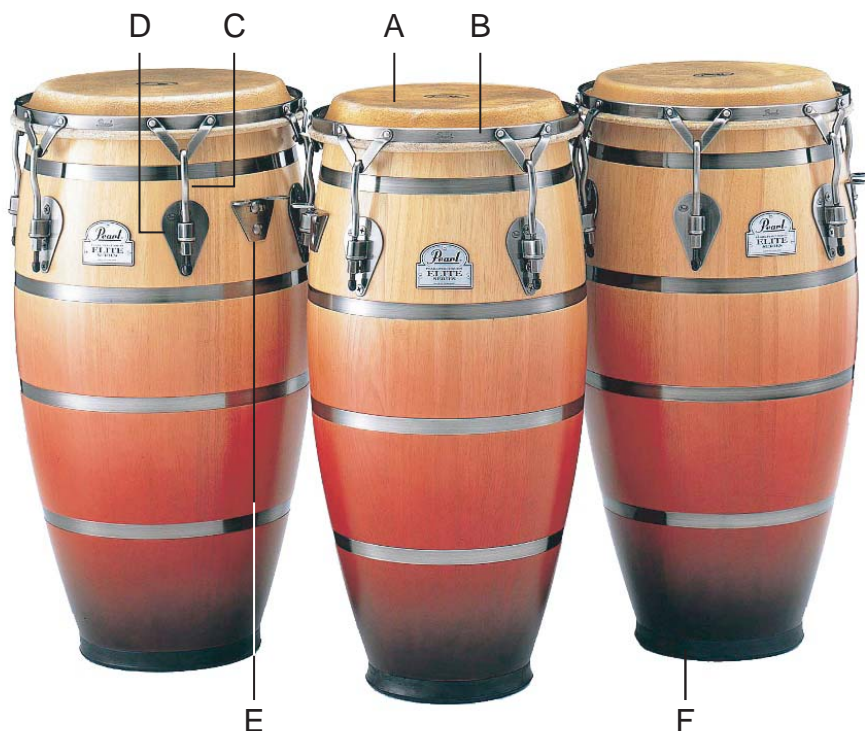

Congas & Bongos

Folkloric Series

PCW-110FC / PCW-117FC / PCW-125FC

A	11" Quinto Head 11-3/4" Segundo Head 12-1/2" Tumbador Head	PH110WFC PH117WFC PH125WFC
B	11" Quinto Rim 11-3/4" Segundo Rim 12-1/2" Tumbador Rim	PR110WFC PR117WFC PR125WFC
C	Lug Assy. Complete (one set)	PL110DX
D	Tuning Plate (one each)	PTP01EC
E	Stand Mounting Bracket (one each)	PSMB01W
F	11" Quinto Rubber Base 11-3/4" Conga Rubber Base 12-1/2" Tumba Rubber Base	PRB110W PRB117W PRB125W