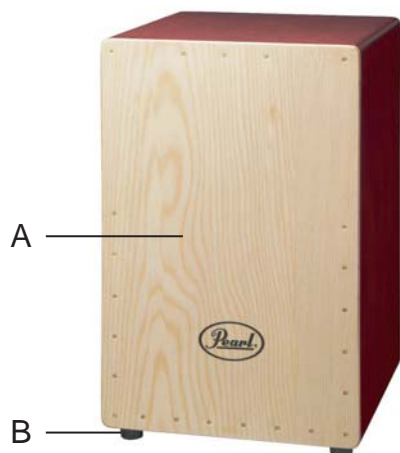

Cajons

Elite Box Cajon

PBC-503

A	Front Plate	PBC503FP
B	Rubber Tip (one each)	PBC503RT