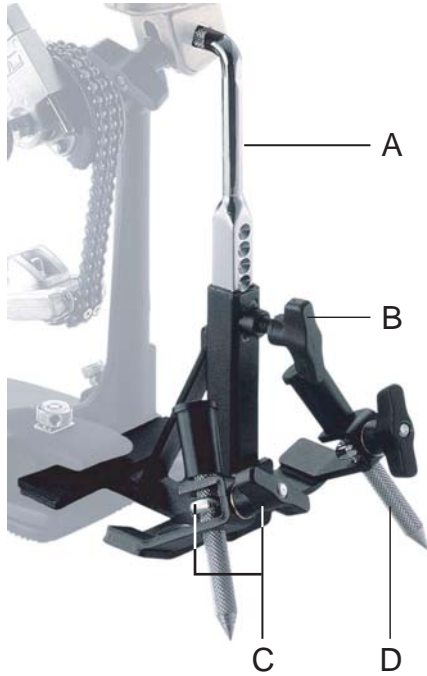

Cowbell Accessories

Foot Pedal Bracket

PPS-20 / PPS-20L

A	"L" Rod (PPS-20) "L" Rod (PPS-20L)	PPS20LR PPS20LLR
B	Wing Bolt	PM8BPP
C	Wing Nut w/Eye Bolt (one set)	PPCBWA
D	Spike w/Rubber Tip	PPS20SPK