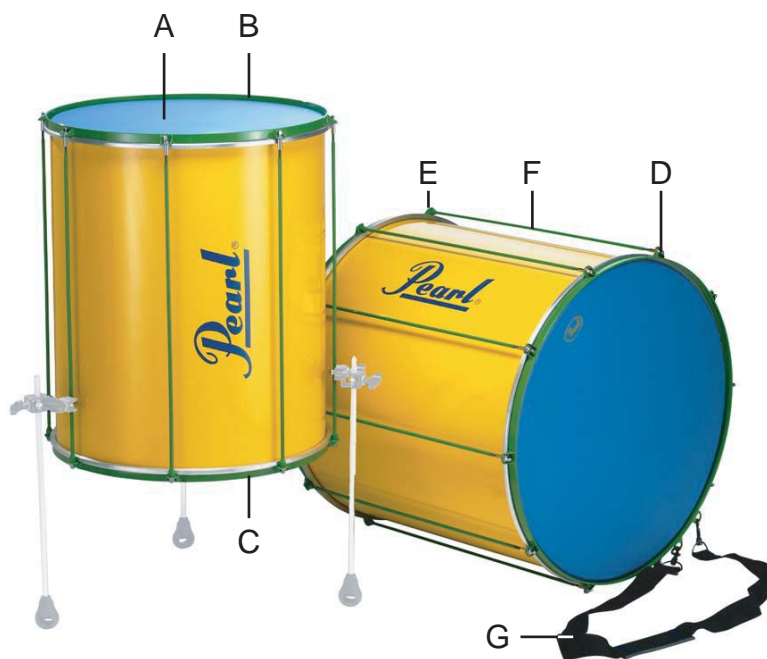

Brazilian Percussion

Surdo

PBS-1822 / PBS-2222

A	Head (PBS-1822) Head (PBS-2222)	PHBS18 PHBS22
B	Rim (PBS-1822, Top Side) Rim (PBS-2222, Top Side)	PBR18T PBR22T
C	Rim (PBS-1288, Bottom Side) Rim (PBS-2222, Bottom Side)	PBR18B PBR22B
D	Tuning Nut (Batter Side, one each)	PTBTN
E	Cap Nut (Bottom Side, one each)	PTBTNB
F	Tuning Post (one each)	PBS22
G	Shoulder Strap	PSTR10