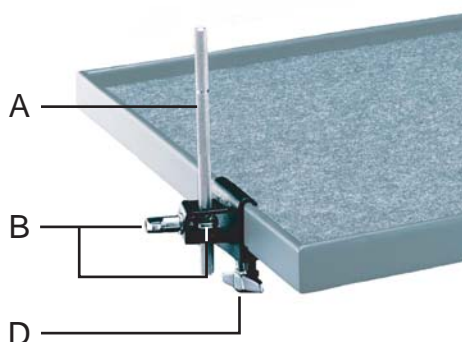

Trap Table Single Post Adaptor
PTR-1824RC3

A	Straight Post	PTR1824RC5
B	Wing Nut w/Eye Bolt (one set)	PPCBWA
C	Wing Bolt	PM8BPP