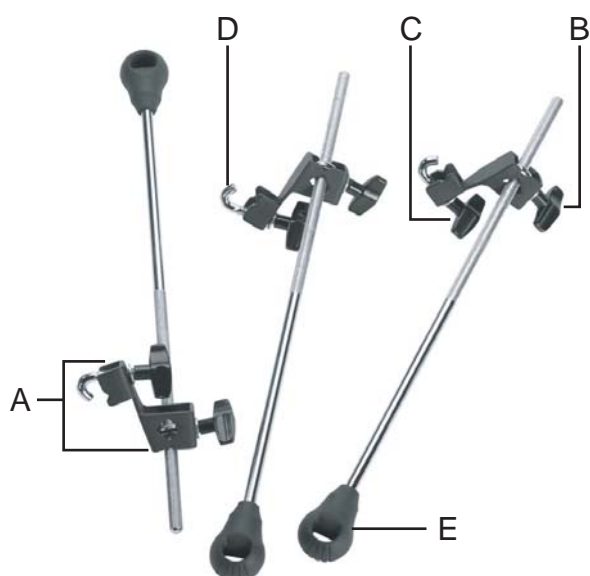

Legs & Bass Drum Adaptor Kit for Surdo

PBS-30BD

A	Adapter Assy. Complete (one each)	PBS30BDLA
B	Wing Nut (one each)	PM8WPP
C	Wing Nut (one each)	PM8WPP
D	"J" Hook (one each)	PBS30BDJH
E	Rubber Tip (one each)	R-40