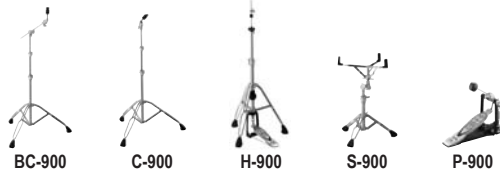

NEW VML Vision Maple Lacquer

SHELL MATERIAL: 6 PLY 7.5MM MAPLEPLY
FINISH: ARTISAN II LACQUER

SHELL PACKS

NEW VML 925P/C SHELL PACK **$1,599**

SHELL PACK:
2218B 22"x18" BASS
1209T 12"x9" TOM
1310T 13"x10" TOM
1616F 16"x16" FLOOR TOM
1455S/C 14"x5.5" SNARE MATCHING
TH-900I UNI-LOCK TOM ARMS (2)

NEW VML 925SP/C SHELL PACK..... **$1,599**

SHELL PACK:
2218B 22"x18" BASS
1008T 10"x8" TOM
1209T 12"x9" TOM
1616F 16"x16" FLOOR TOM
1455S/C 14"x5.5" SNARE MATCHING
TH-900I UNI-LOCK TOM ARMS (2)

NEW VML 905P/C SHELL PACK..... **$1,599**

SHELL PACK:
2018B 20"x18" BASS
1008T 10"x8" TOM
1209T 12"x9" TOM
1414F 14"x14" FLOOR TOM
1455S/C 14"x5.5" SNARE MATCHING
TH-900I UNI-LOCK TOM ARMS (2)

ADD-ON PACKS

VML 8P/C ... $329

VML 10P/C ... $349

SUGGESTED HARDWARE PACK

HWP-900 900 SERIES w/UNILOCK TILTERS **$655**

COMPONENTS

MAPLE SNARE DRUM		
VML 1455S/C	14"x5.5"	$375.00

TOMS w/I.S.S.		
VML 0807T/C	8"x7"	$270.00
VML 1008T/C	10"x8"	310.00
VML 1209T/C	12"x9"	350.00
VML 1310T/C	13"x10"	385.00
VML 1411T/C	14"x11"	415.00
VML 1613T/C	16"x13"	540.00

FLOOR TOMS		
VML 1414F/C	14"x14"	$470.00
VML 1616F/C	16"x16"	530.00
VML 1816F/C	18"x16"	650.00

BASS DRUMS w/ BB-300 BRACKET		
VML 2018B/C	20"x18"	$999.00
VML 2218B/C	22"x18"	1,099.00
VML 2418B/C	24"x18"	1,145.00

FINISHES

HIGH GLOSS & ARTISAN II LACQUER w/CHROME HARDWARE

NEW #103	PIANO BLACK	IN STOCK
NEW #806	SANGRIA	IN STOCK

FEATURES

- NEW ✓ ARTISAN II LACQUER FINISH
- NEW ✓ 6 PLY MAPLEPLY SHELLS
- ✓ MATCHING SNARE DRUM
- ✓ WOOD BASS DRUM HOOPS w/MATCHING FINISH
- ✓ RECESSED BD CLAWS w/RUBBER LINING
- ✓ PERIMETER EQ BASS DRUM HEADS w/3.5" WIDE RING
- ✓ TWO-PLY TOM BATTER HEADS
- NEW ✓ REFERENCE-LOOK BRIDGE LUGS
- NEW ✓ REFERENCE-LOOK FLOOR TOM LEG BRACKETS & LEGS
- NEW ✓ BRIDGE-TYPE BASS BRACKET
- NEW ✓ 900 SERIES UNI-LOCK TOM HOLDERS
- ✓ I.S.S. TOM MOUNTING SYSTEM
- ✓ BEAUTIFUL SUPER HIGH-GLOSS LACQUER FINISHES