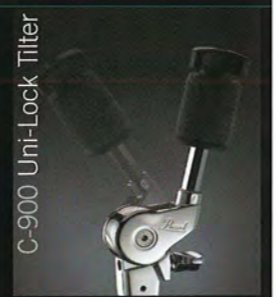

ProTone Heads
Vision Series features 2 ply Protone batter heads for tuning ease and full, rich sound. Our Bass drum features Perimeter EQ heads for optimal tone.

Parallel Sure-Struts
All 900 series tripod bases feature parallel sure-struts to add stability and prevent lateral movement and the inherent squeaks.

TH-900 Tom Arms
The newly designed TH-900 tom arms offer an infinite range of motion for superior tom placement combined with high strength for those crushing tom fills.

H-900 Hi-hat Direct Drive
H-900 Hi-hat features a direct pull system for lightning reaction, superior sensitivity and positive pedal feel.

H-900 Spring Tension Adjustment
H-900 spring tension is easily accessible via the large ergonomic knob. Dial it in for a precise fine-tunable hi-hat feel like you have never felt.

BC-900 Boom Stand
The BC-900 offers many of the award-winning features of our legendary BC-2000 boom stand. Over sized sure grip feet a wide range of angle and the option of straight or boom action.

C-900 Uni-Lock Tilter
900 Series Cymbal holders provide silky smooth tilt with infinite positioning and locking.

P-900 Bass Pedal

Precision machined footboard with PowerShifter function and styling influenced by our award winning Eliminator line of pedals. Aluminum cam promotes lightning attack with aggressive power and amazing sensitivity. Duo-Beater provides a choice of 2 striking surfaces.