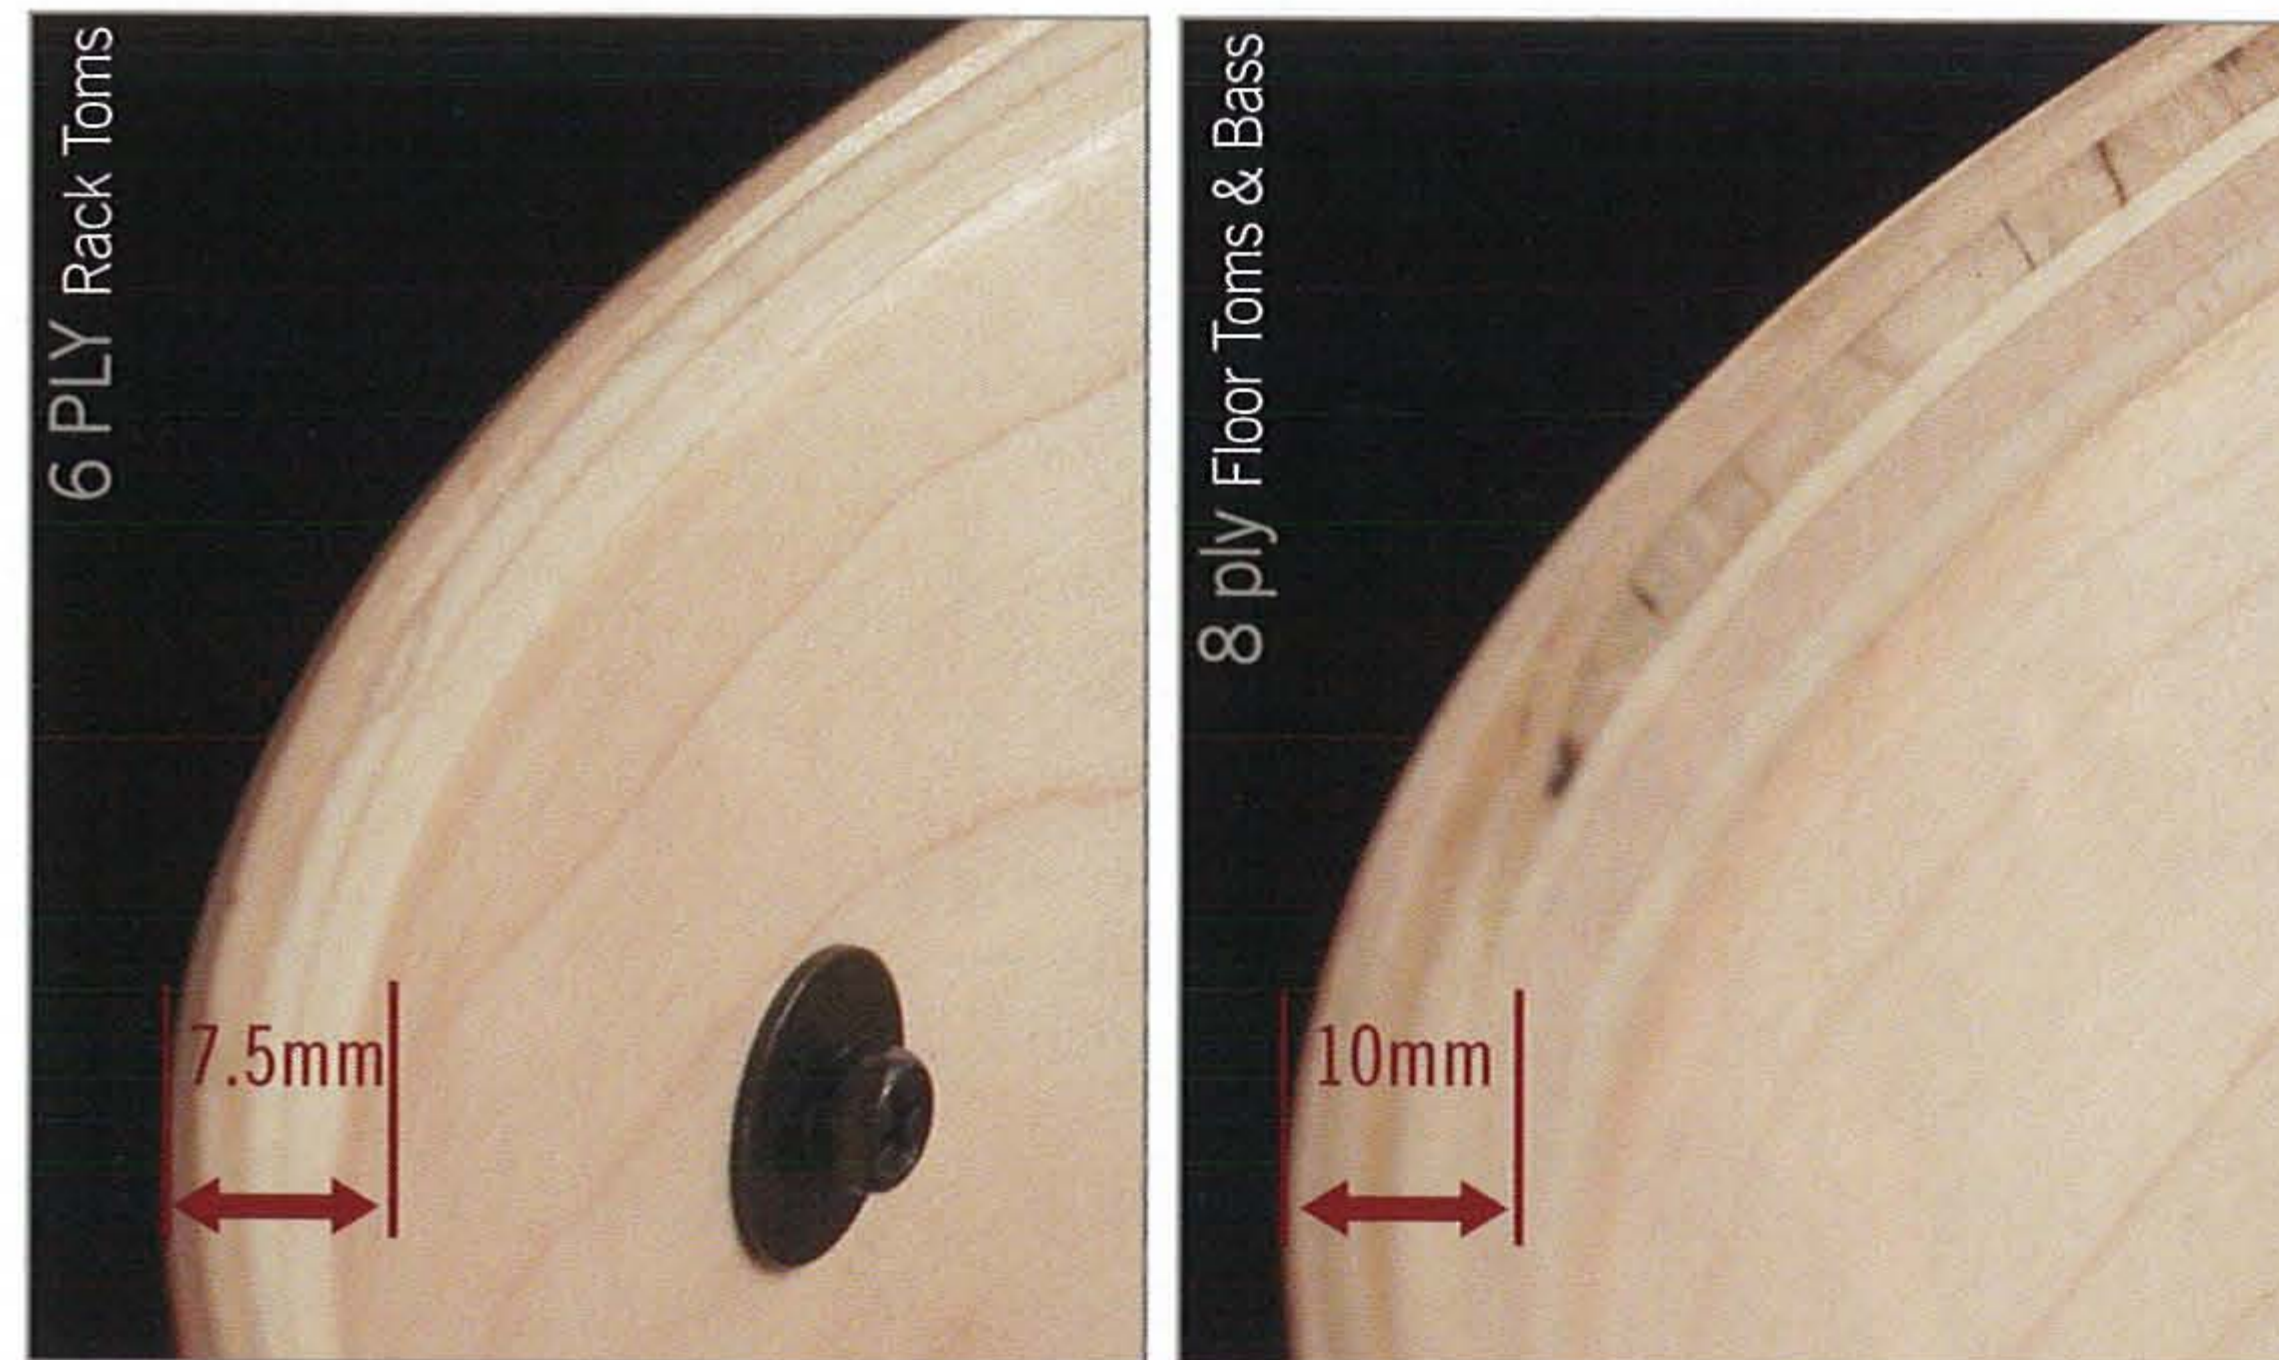

The Vision of 6/8

The fundamental thought behind our Award-winning Reference Series is to optimize every component of your kit to respond to its full potential within the confines of its respective frequency range. This is achieved through the usage of premium wood composition and shell thickness via strategic variance in the type and amount of plies. This same spirit of innovation is now available to the emerging musician in the all new Vision Series.

Vision Series offers a sonically advanced recipe of strategically arranged plies of premium wood to maximize frequency response in every component. As with all Pearl drums each shell is formed from our legendary SST construction process that uses extreme heat, Precision cut scarf joints, our proprietary Acoustiglue and over 1000lbs of hydraulic pressure to create the ultimate acoustic air chamber.

Extreme Strength   Optimal Resonance   Superior Tone

The Science of Vision

Pearl's 60 years of acoustic research has proven that the interior plies of the shell are the key influence to the overall sonic characteristic of the drum. Vision Series exploits this knowledge to the fullest by using two unique shell recipes of Birch and Basswood. Birch offers a resilient tightly bound network of cells that tend to accelerate rebounding sound waves making it perfect where mid to high frequencies are desired. Basswood provides a slightly softer cellulose composition which tends to slow the sound waves thus promoting mid to low frequency response. By adjusting the overall balance of one ingredient to the other allows a fine tuning of frequency response much like our Reference Series. Vision Series is 100% Pearl quality. The first kit constructed in our all new state of the art Chinese factory. Not one single component is out-sourced so that we can ensure every detail of this kit represents the finest acoustic drum kit available on the market today. We feel so strongly about the quality of this product that we proudly offer a limited lifetime warranty on all Vision kits, an industry first, only from your percussion leader, Pearl.

FTB-200 Floor Tom brackets provide fail-safe clamping force for dependable positioning.
FTL-200 Air Suspension feet promotes optimal resonance by insulating the shell from any dampening factors.
BB-300 Bridge Style Bracket keeps shell contact to the bare minimum for superior bass resonance.