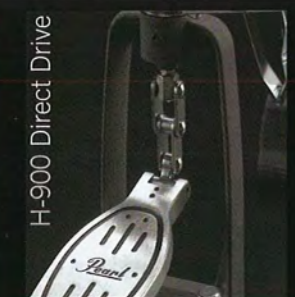

900 Series Hardware

Vision's 900 Series hardware provides the ultimate combination of rugged durability and innovative functionality. As with all of our Advanced Hardware you get professional high strength dependability with sure grip over-sized rubber feet and our parallel Sure Struts that resist lateral twisting to prevent squeaks and instability.

ProTone Heads
Vision Series features 2 ply Protone batter heads for tuning ease and full, rich sound. Our Bass drum features Perimeter EQ heads for optimal tone.

Parallel Sure-Struts
All 900 series tripod bases feature parallel sure-struts to add stability and prevent lateral movement and the inherent squeaks.

TH-900 Tom Arms
The newly designed TH-900 tom arms offer an infinite range of motion for superior tom placement combined with high strength for those crushing tom fills.

H-900 Hi-hat Direct Drive
H-900 Hi-hat features a direct pull system for lightning reaction, superior sensitivity and positive pedal feel.

C-900 Uni-Lock Tilter
900 Series Cymbal holders provide silky smooth tilt with infinite positioning and locking.

P-900 Bass Pedal

Precision machined footboard with PowerShifter function and styling influenced by our award winning Eliminator line of pedals. Aluminum cam promotes lightning attack with aggressive power and amazing sensitivity. Duo-Beater provides a choice of 2 striking surfaces.