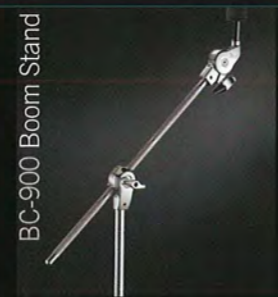

ProTone Heads
Vision Series features 2 ply Protone batter heads for tuning ease and full, rich sound. Our Bass drum features Perimeter EQ heads for optimal tone.

Parallel Sure-Struts
All 900 series tripod bases feature parallel sure-struts to add stability and prevent lateral movement and the inherent squeaks.

TH-900 Tom Arms
The newly designed TH-900 tom arms offer an infinite range of motion for superior tom placement combined with high strength for those crushing tom fills.

H-900 Hi-hat Direct Drive
H-900 Hi-hat features a direct pull system for lightning reaction, superior sensitivity and positive pedal feel.

H-900 Spring Tension Adjustment
H-900 spring tension is easily accessible via the large ergonomic knob. Dial it in for a precise fine-tunable hi-hat feel like you have never felt.

BC-900 Boom Stand
The BC-900 offers many of the award-winning features of our legendary BC-2000 boom stand. Over sized sure grip feet a wide range of angle and the option of straight or boom action.

C-900 Uni-Lock Tilter
900 Series Cymbal holders provide silky smooth tilt with infinite positioning and locking.

P-900 Bass Pedal

Precision machined footboard with PowerShifter function and styling influenced by our award winning Eliminator line of pedals. Aluminum cam promotes lightning attack with aggressive power and amazing sensitivity. Duo-Beater provides a choice of 2 striking surfaces.