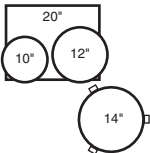

MMX-904XP $3,599

1. Drums ONLY:
2. 1 2016BX 20"x16" Bass
   - 1 1008T 10"x8" Tom
   - 1 1209T 12"x9" Tom
   - 1 1414F 14"x14" Fl. Tom
   - 3 LG-40 FT Legs

MMX Features

- ✓ 4 Hardware Finishes! SAME PRICE!
  - Chrome Plated (C)
  - Black Chrome Plated (B)
  - Satin Chrome Plated (S)
  - Gold Plated (G)
- ✓ MasterCast Die Cast Hoops
- ✓ OptiMount Tom Holders
- ✓ Stainless Steel Tension Rods
- ✓ Molded Rubber Gaskets
- ✓ Remo Clear Ambassadors on Toms
- ✓ Remo Powerstroke3 Bass Drum Heads

MMX Colors

Lacquer	Hardware Color				
	C	B	S	G	
#148 Emerald Fade	✓	-	-	-	✓ = Stock
#151 Platinum Mist	✓	-	-	-	- = Special Order
#153 Sunrise Fade	✓	-	-	-	
#154 Midnight Fade	✓	✓	-	-	
#165 Diamond Burst	-	✓	-	-	
#100 Red Wine	-	-	-	-	
#102 Natural	-	-	-	-	
#103 Piano Black	-	-	-	-	
#122 Black Mist	-	-	-	-	
#152 Antique Gold	-	-	-	-	
#156 Purple Storm	-	-	-	-	
#168 Ocean Sparkle	-	-	-	-	

MMX Components

Bass Drums

1814BB*	1814BX*	18"x14"	$1,500.00
1816BB*	1816BX*	18"x16"	1,500.00
2014BB*	2014BX*	20"x14"	1,600.00
2016BB*	2016BX*	20"x16"	1,600.00
2018BB*	2018BX*	20"x18"	1,650.00
2216BB*	2216BX*	22"x16"	1,750.00
2218BB*	2218BX*	22"x18"	1,800.00
2416BB*	2416BX*	24"x16"	1,850.00
2418BB*	2418BX*	24"x18"	1,900.00

w/ BB-3 w/o BB-3
*SPECIAL ORDER ONLY

Mounted Toms w / OptiMount

0807T	8"x7"	$650.00
0808T	8"x8"	650.00
1008T	10"x8"	700.00
1009T	10"x9"	700.00
1010T*	10"x10"	700.00
1208T	12"x8"	725.00
1209T	12"x9"	725.00
1210T	12"x10"	725.00
1309T*	13"x9"	775.00
1310T	13"x10"	775.00
1311T*	13"x11"	775.00
1410T*	14"x10"	850.00
1411T	14"x11"	850.00
1412T	14"x12"	850.00
1513T*	15"x13"	950.00
1514T	15"x14"	950.00
1613T	16"x13"	980.00
1614T	16"x14"	980.00

*SPECIAL ORDER ONLY

Floor Toms w / Air Suspension Feet

1414F	14"x14"	$980.00
1616F	16"x16"	1,050.00
1816F	18"x16"	1,170.00

Snare Drums w / Die Cast Hoops

1455S	14"x5.5"	$549.00
1465S	14"x6.5"	569.00
1465SD	14"x6.5"	599.00