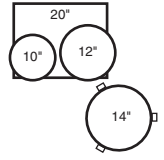

NEW SMX-904P $1,999

1. Includes:
2. 1 2016BB 20"x16" Bass
   - 1 1008T 10"x8" Tom
   - 1 1209T 12"x9" Tom
   - 1 1414F 14"x14" Floor Tom
   - 3 LG-40 FT Legs
   - 2 TH-1000I Tom Arms

SMX Features

- ✓ 100% MAPLE Shells
- ✓ 100% MAPLE Bass Drum Hoops
- ✓ NEW Lugs
- ✓ NEW Tom Arms
- ✓ OptiMount Tom Mounting System
- ✓ 2.3mm SuperHoop II on Toms
- ✓ Two-ply Heads on Toms
- ✓ Perimeter EQ Bass Drum Heads

SMX Colors

1. Lacquer
2. #281 Carbon Mist w/Chrome Drum Hardware
   - #290 Vintage Fade w/Chrome Drum Hardware
   - #291 Cranberry Fade w/Chrome Drum Hardware
   - #292 Marine Blue Fade w/Chrome Drum Hardware
   - **NEW** #296 Green Burst w/Chrome Drum Hardware

SMX Components

Bass Drums w / BB-3 Bracket

1814BB*	18"x14"	$819.00
1816BB*	18"x16"	819.00
2016BB	20"x16"	869.00
2216BB	22"x16"	999.00
2218BB	22"x18"	999.00
2416BB*	24"x16"	1,049.00
2418BB	24"x18"	1,049.00

*SPECIAL ORDER ONLY

Mounted Toms w / OptiMount

0807T	8"x7"	$299.00
0808T	8"x8"	299.00
1008T	10"x8"	339.00
1009T	10"x9"	339.00
1010T*	10"x10"	339.00
1208T*	12"x8"	359.00
1209T	12"x9"	359.00
1210T	12"x10"	359.00
1309T*	13"x9"	379.00
1310T*	13"x10"	379.00
1311T	13"x11"	379.00
1411T	14"x11"	419.00
1412T	14"x12"	419.00
1513T*	15"x13"	479.00
1514T	15"x14"	479.00
1613T	16"x13"	489.00
1614T	16"x14"	489.00

*SPECIAL ORDER ONLY

Floor Toms w / Air Suspension Feet

1414F	14"x14"	$489.00
1616F	16"x16"	519.00
1816F	18"x16"	569.00

Matching Maple Snare Drum

1455S	14"x5.5"	$369.00
1465S	14"x6.5"	399.00