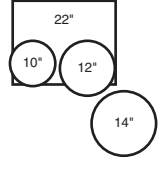

NEW

SMX Session Custom *6 Ply Maple*

Shell Material: 6 ply 7.5mm 100% Maple Shells
Finishes: Super High Gloss Lacquer

SMX Shell Packs

NEW SMX-924HP $1,999

1. Includes:
2. 1 2218BB 22"x18" Bass
   - 1 1008T 10"x8" Tom
   - 1 1209T 12"x9" Tom
   - 1 1411T 14"x11" Tom
   - 2 TH-1000I Tom Arms
   - 1 TH-1000S Tom Arm
   - 1 AX-20 Multi-Clamp