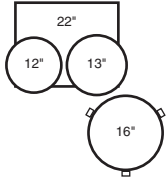

NEW SBX-924P $1,799

1. Includes:

1	2218BB	22"x18"	Bass
1	1209T	12"x9"	Tom
1	1310T	13"x10"	Tom
1	1616F	16"x16"	Floor Tom
3	LG-40		FT Legs
2	TH-1000I		Tom Arms