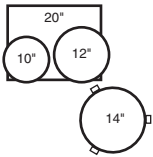

NEW SBX-904P $1,799

1. Includes:

1	2016BB	20"x16"	Bass
1	1008T	10"x8"	Tom
1	1209T	12"x9"	Tom
1	1414F	14"x14"	Floor Tom
3	LG-40		FT Legs
2	TH-1000I		Tom Arms

SBX Features

- ✓ 100% BIRCH Shells
- ✓ 100% BIRCH Bass Drum Hoops
- ✓ NEW Lugs
- ✓ NEW Tom Arms
- ✓ OptiMount Tom Mounting System
- ✓ 2.3mm SuperHoop II on Toms
- ✓ Two-ply Heads on Toms
- ✓ Perimeter EQ Bass Drum Heads

SBX Colors

Lacquer

NEW	#280	Vintage Wine	w/Chrome Drum Hardware
NEW	#283	Solid Black	w/Chrome Drum Hardware
NEW	#284	Tobacco Burst	w/Chrome Drum Hardware
NEW	#289	Blue Burst	w/Chrome Drum Hardware

SBX Components

Bass Drums w / BB-3 Bracket

1814BB*	18"x14"	$729.00
1816BB*	18"x16"	729.00
2016BB	20"x16"	779.00
2216BB	22"x16"	899.00
2218BB	22"x18"	899.00
2416BB*	24"x16"	939.00
2418BB	24"x18"	939.00

*SPECIAL ORDER ONLY

Mounted Toms w / OptiMount

0807T	8"x7"	$269.00
0808T	8"x8"	269.00
1008T	10"x8"	299.00
1009T	10"x9"	299.00
1010T*	10"x10"	299.00
1208T*	12"x8"	319.00
1209T	12"x9"	319.00
1210T	12"x10"	319.00
1309T*	13"x9"	339.00
1310T*	13"x10"	339.00
1311T	13"x11"	339.00
1411T	14"x11"	369.00
1412T	14"x12"	369.00
1513T*	15"x13"	429.00
1514T	15"x14"	429.00
1613T	16"x13"	439.00
1614T	16"x14"	439.00

*SPECIAL ORDER ONLY

Floor Toms w / Air Suspension Feet

1414F	14"x14"	$439.00
1616F	16"x16"	459.00
1816F	18"x16"	509.00

Matching Birch Snare Drum

1455S	14"x5.5"	$329.00
1465S	14"x6.5"	359.00