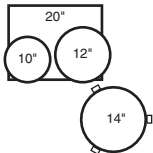

MHX-904XP $3,599

Drums ONLY:

1	2016BX	20"x16"	Bass
1	1008T	10"x8"	Tom
1	1209T	12"x9"	Tom
1	1414F	14"x14"	Fl. Tom
3	LG-40		FT Legs

MHX Features

- ✓ 4 Hardware Finishes! SAME PRICE!
  - Chrome Plated (C)
  - Black Chrome Plated (B)
  - Satin Chrome Plated (S)
  - Gold Plated (G)
- ✓ MasterCast Die Cast Hoops
- ✓ OptiMount Tom Holders
- ✓ Stainless Steel Tension Rods
- ✓ Molded Rubber Gaskets
- ✓ Remo Clear Ambassadors on Toms
- ✓ Remo Powerstroke3 Bass Drum Heads

MHX Colors

Lacquer	Hardware Color				- = Special Order
	C	B	S	G	
#141 Red Mahogany	-	-	-	-	

MHX Components

Bass Drums

1814BB*	1814BX*	18"x14"	$1,500.00
1816BB*	1816BX*	18"x16"	1,500.00
2014BB*	2014BX*	20"x14"	1,600.00
2016BB*	2016BX*	20"x16"	1,600.00
2018BB*	2018BX*	20"x18"	1,650.00
2216BB*	2216BX*	22"x16"	1,750.00
2218BB*	2218BX*	22"x18"	1,800.00
2416BB*	2416BX*	24"x16"	1,850.00
2418BB*	2418BX*	24"x18"	1,900.00

w/ BB-3 w/o BB-3
*SPECIAL ORDER ONLY

Mounted Toms w / OptiMount

0807T*	8"x7"	$650.00
0808T*	8"x8"	650.00
1008T*	10"x8"	700.00
1009T*	10"x9"	700.00
1010T*	10"x10"	700.00
1208T*	12"x8"	725.00
1209T*	12"x9"	725.00
1210T*	12"x10"	725.00
1309T*	13"x9"	775.00
1310T*	13"x10"	775.00
1311T*	13"x11"	775.00
1410T*	14"x10"	850.00
1411T*	14"x11"	850.00
1412T*	14"x12"	850.00
1513T*	15"x13"	950.00
1514T*	15"x14"	950.00
1613T*	16"x13"	980.00
1614T*	16"x14"	980.00

*SPECIAL ORDER ONLY

Floor Toms w / Air Suspension Feet

1414F*	14"x14"	$980.00
1616F*	16"x16"	1,050.00
1816F*	18"x16"	1,170.00

*SPECIAL ORDER ONLY.

Snare Drums w / Die Cast Hoops

1455S*	14"x5.5"	$549.00
1465S*	14"x6.5"	569.00

*SPECIAL ORDER ONLY