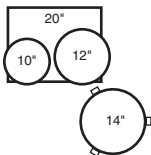

BRX-904XP $2,799

1. Drums ONLY:
2. 1 2016BX 20"x16" Bass
   - 1 1008T 10"x8" Tom
   - 1 1209T 12"x9" Tom
   - 1 1414F 14"x14" Fl. Tom
   - 3 LG-40 FT Legs

BRX Features

- ✓ 4 Hardware Finishes! SAME PRICE!
  - Chrome Plated (C)
  - Black Chrome Plated (B)
  - Satin Chrome Plated (S)
  - Gold Plated (G)
- ✓ MasterCast Die Cast Hoops
- ✓ OptiMount Tom Holders
- ✓ Stainless Steel Tension Rods
- ✓ Molded Rubber Gaskets
- ✓ Remo Clear Ambassadors on Toms
- ✓ Remo Powerstroke3 Bass Drum Heads

BRX Colors

Lacquer	Hardware Color				
	C	B	S	G	
#128 Vintage Sunburst	✓	✓	-	-	✓ = Stock
#154 Midnight Fade	✓	✓	-	-	- = Special Order
#151 Platinum Mist	✓	-	-	-	
#166 Black Sparkle	✓	-	-	-	
#100 Wine Red	-	-	-	-	
#103 Piano Black	-	-	-	-	
#112 Natural Birch	-	-	-	-	

BRX Components

Bass Drums

1814BB*	1814BX	18"x14"	$1,200.00
1816BB*	1816BX	18"x16"	1,200.00
2014BB*	2014BX	20"x14"	1,250.00
2016BB*	2016BX	20"x16"	1,250.00
2018BB*	2018BX*	20"x18"	1,300.00
2216BB*	2216BX	22"x16"	1,350.00
2218BB*	2218BX	22"x18"	1,400.00
2416BB*	2416BX	24"x16"	1,450.00
2418BB*	2418BX	24"x18"	1,500.00
w/ BB-3	w/o BB-3		

*SPECIAL ORDER ONLY

Mounted Toms w / OptiMount

0807T	8"x7"	$450.00
0808T	8"x8"	450.00
1008T	10"x8"	500.00
1009T	10"x9"	500.00
1010T*	10"x10"	500.00
1208T*	12"x8"	550.00
1209T	12"x9"	550.00
1210T	12"x10"	550.00
1309T*	13"x9"	575.00
1310T	13"x10"	575.00
1311T*	13"x11"	575.00
1410T*	14"x10"	625.00
1411T	14"x11"	625.00
1412T	14"x12"	625.00
1513T*	15"x13"	700.00
1514T	15"x14"	700.00
1613T	16"x13"	725.00
1614T	16"x14"	725.00

*SPECIAL ORDER ONLY

Floor Toms w / Air Suspension Feet

1414F	14"x14"	$725.00
1616F	16"x16"	775.00
1816F	18"x16"	825.00

Snare Drums w / Die Cast Hoops

1455S	14"x5.5"	$499.00
1465S	14"x6.5"	519.00