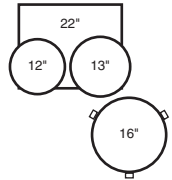

NEW SMX-924P $1,999

1. Includes:
2. 1 2218BB 22"x18" Bass
   - 1 1209T 12"x9" Tom
   - 1 1310T 13"x10" Tom
   - 1 1616F 16"x16" Floor Tom
   - 3 LG-40 FT Legs
   - 2 TH-1000I Tom Arms