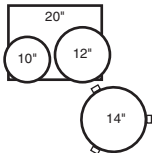

MRX-904XP $3,599

1. Drums ONLY:
2. 1 2016BX 20"x16" Bass
   - 1 1008T 10"x8" Tom
   - 1 1209T 12"x9" Tom
   - 1 1414F 14"x14" Fl. Tom
   - 3 LG-40 FT Legs

MRX Features

- ✓ 4 Hardware Finishes! SAME PRICE!
  - Chrome Plated (C)
  - Black Chrome Plated (B)
  - Satin Chrome Plated (S)
  - Gold Plated (G)
- ✓ MasterCast Die Cast Hoops
- ✓ OptiMount Tom Holders
- ✓ Stainless Steel Tension Rods
- ✓ Molded Rubber Gaskets
- ✓ Remo Clear Ambassadors on Toms
- ✓ Remo Powerstroke3 Bass Drum Heads

MRX Colors

Lacquer	Hardware Color				- = Special Order
	C	B	S	G	
#100 Wine Red	-	-	-	-	
#102 Natural	-	-	-	-	
#103 Piano Black	-	-	-	-	
#122 Black Mist	-	-	-	-	
#151 Platinum Mist	-	-	-	-	
#152 Antique Gold	-	-	-	-	
#153 Sunrise Fade	-	-	-	-	
#154 Midnight Fade	-	-	-	-	
#160 Silver Sparkle	-	-	-	-	

MRX Components

Bass Drums

1814BB*	1814BX*	18"x14"	$1,500.00
1816BB*	1816BX*	18"x16"	1,500.00
2014BB*	2014BX*	20"x14"	1,600.00
2016BB*	2016BX*	20"x16"	1,600.00
2018BB*	2018BX*	20"x18"	1,650.00
2216BB*	2216BX*	22"x16"	1,750.00
2218BB*	2218BX*	22"x18"	1,800.00
2416BB*	2416BX*	24"x16"	1,850.00
2418BB*	2418BX*	24"x18"	1,900.00
w/ BB-3	w/o BB-3		

*SPECIAL ORDER ONLY

Mounted Toms w / OptiMount

0807T*	8"x7"	$650.00
0808T*	8"x8"	650.00
1008T*	10"x8"	700.00
1009T*	10"x9"	700.00
1010T*	10"x10"	700.00
1208T*	12"x8"	725.00
1209T*	12"x9"	725.00
1210T*	12"x10"	725.00
1309T*	13"x9"	775.00
1310T*	13"x10"	775.00
1311T*	13"x11"	775.00
1410T*	14"x10"	850.00
1411T*	14"x11"	850.00
1412T*	14"x12"	850.00
1513T*	15"x13"	950.00
1514T*	15"x14"	950.00
1613T*	16"x13"	980.00
1614T*	16"x14"	980.00

*SPECIAL ORDER ONLY

Floor Toms w / Air Suspension Feet

1414F*	14"x14"	$980.00
1616F*	16"x16"	1,050.00
1816F*	18"x16"	1,170.00

*SPECIAL ORDER ONLY

Snare Drums w / Die Cast Hoops

1455S*	14"x5.5"	$549.00
1465S*	14"x6.5"	569.00

*SPECIAL ORDER ONLY