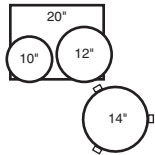

MSX-904XP $3,299

1. Drums ONLY:
2. 1 2016BX 20"x16" Bass
   - 1 1008T 10"x8" Tom
   - 1 1209T 12"x9" Tom
   - 1 1414F 14"x14" Fl. Tom
   - 3 LG-40 FT Legs

MSX Features

- ✓ 4 Hardware Finishes! SAME PRICE!
  - Chrome Plated (C)
  - Black Chrome Plated (B)
  - Satin Chrome Plated (S)
  - Gold Plated (G)
- ✓ MasterCast Die Cast Hoops
- ✓ OptiMount Tom Holders
- ✓ Stainless Steel Tension Rods
- ✓ Molded Rubber Gaskets
- ✓ Remo Clear Ambassadors on Toms
- ✓ Remo Powerstroke3 Bass Drum Heads

MSX Colors

Ultra Exotic Coverings	Hardware Color				
	C	B	S	G	
#400 White Marine Pearl	✓	-	-	-	✓ = Stock
#401 Royal Gold	✓	-	-	-	- = Special Order
#402 Abalone	✓	-	-	-	
#403 Red Onyx	✓	-	-	-	
NEW #404 Amethyst	✓	-	-	-	

MSX Components

Bass Drums

1814BB*	1814BX	18"x14"	$1,370.00
1816BB*	1816BX	18"x16"	1,370.00
2014BB*	2014BX	20"x14"	1,490.00
2016BB*	2016BX	20"x16"	1,490.00
2018BB*	2018BX*	20"x18"	1,540.00
2216BB*	2216BX	22"x16"	1,600.00
2218BB*	2218BX	22"x18"	1,650.00
2416BB*	2416BX	24"x16"	1,690.00
2418BB*	2418BX	24"x18"	1,730.00
w/ BB-3	w/o BB-3		
*SPECIAL ORDER ONLY			

Mounted Toms w / OptiMount

0807T	8"x7"	$580.00
0808T	8"x8"	580.00
1008T	10"x8"	630.00
1009T	10"x9"	630.00
1010T*	10"x10"	630.00
1208T	12"x8"	650.00
1209T	12"x9"	650.00
1210T	12"x10"	650.00
1309T*	13"x9"	700.00
1310T	13"x10"	700.00
1311T*	13"x11"	700.00
1410T*	14"x10"	760.00
1411T	14"x11"	760.00
1412T	14"x12"	760.00
1513T*	15"x13"	850.00
1514T	15"x14"	850.00
1613T	16"x13"	880.00
1614T	16"x14"	880.00

*SPECIAL ORDER ONLY

Floor Toms w / Air Suspension Feet

1414F	14"x14"	$880.00
1616F	16"x16"	950.00
1816F	18"x16"	1,070.00

Snare Drums w / Die Cast Hoops

1455S	14"x5.5"	$529.00
1465S	14"x6.5"	549.00