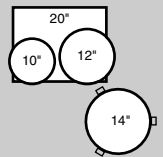

MMX-904XP $3,799

Drums ONLY:

1	2016BX	20"x16"	Bass
1	1008T	10"x8"	Tom
1	1209T	12"x9"	Tom
1	1414F	14"x14"	Fl. Tom
3	LG-40		FT Legs

MMX Features

- ✓ MasterCast Die Cast Hoops
- ✓ OptiMount Tom Holders
- ✓ Stainless Steel Tension Rods
- ✓ Molded Rubber Gaskets
- ✓ Remo Clear Ambassadors on Toms
- ✓ Remo Powerstroke3 Bass Drum Heads
- ✓ 4 Hardware Finishes! SAME PRICE!
  - Chrome Plated (C)
  - Black Chrome Plated (B)
  - Satin Chrome Plated (S)
  - Gold Plated (G)

MMX Colors "In Stock"

Lacquer	Chrome	Black Chrome
#148 Emerald Fade	✓	-
#151 Platinum Mist	✓	-
#153 Sunrise Fade	✓	-
#154 Midnight Fade	✓	✓
#165 Diamond Burst	-	✓

MMX Colors "Special Order"

Lacquer	Chrome	Black Chrome	Satin Chrome	Gold Plated
#100 Red Wine	X	X	X	X
#102 Natural	X	X	X	X
#103 Piano Black	X	X	X	X
#122 Black Mist	X	X	X	X
#148 Emerald Fade	In Stock	X	X	X
#151 Platinum Mist	In Stock	X	X	X
#152 Antique Gold	X	X	X	X
#153 Sunrise Fade	In Stock	X	X	X
#154 Midnight Fade	In Stock	In Stock	X	X
#156 Purple Storm	X	X	X	X
#165 Diamond Burst	X	In Stock	X	X
#168 Ocean Sparkle	X	X	X	X

MMX Components

*SPECIAL ORDER ONLY

Toms w/ OptiMount		
0807T	8"x7"	$680.00
0808T	8"x8"	680.00
1008T	10"x8"	735.00
1009T	10"x9"	735.00
1010T*	10"x10"	735.00
1208T	12"x8"	760.00
1209T	12"x9"	760.00
1210T	12"x10"	760.00
1309T*	13"x9"	810.00
1310T	13"x10"	810.00
1311T*	13"x11"	810.00
1410T*	14"x10"	890.00
1411T	14"x11"	890.00
1412T	14"x12"	890.00
1513T*	15"x13"	995.00
1514T	15"x14"	995.00
1613T	16"x13"	1,025.00
1614T	16"x14"	1,025.00

Floor Toms		
1414F	14"x14"	$1,025.00
1616F	16"x16"	1,100.00
1816F	18"x16"	1,225.00

Bass Drums			
1814BB*	1814BX*	18"x14"	$1,600.00
1816BB*	1816BX*	18"x16"	1,600.00
2014BB*	2014BX*	20"x14"	1,700.00
2016BB*	2016BX	20"x16"	1,700.00
2018BB*	2018BX*	20"x18"	1,800.00
2216BB*	2216BX	22"x16"	1,850.00
2218BB*	2218BX	22"x18"	1,900.00
NEW 2220BB*	2220BX*	22"x20"	1,950.00
2416BB*	2416BX*	24"x16"	1,950.00
2418BB*	2418BX	24"x18"	2,000.00

w/ BB-3   w/o BB-3

Snare Drums		
1455S	14"x5.5"	$595.00
1465S	14"x6.5"	620.00
1465SD	14"x6.5"	650.00