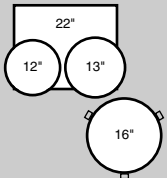

Drums ONLY:

1	2218BX	22"x18"	Bass
1	1209T	12"x9"	Tom
1	1310T	13"x10"	Tom
1	1616F	16"x16"	Fl. Tom
3	LG-200		FT Legs

NEW RF-904XP $4,399