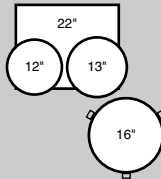

MHX-924XP $3,799

1. Drums ONLY:
2. 1 2218BX 22"x18" Bass
   - 1 1209T 12"x9" Tom
   - 1 1310T 13"x10" Tom
   - 1 1616F 16"x16" Fl. Tom
   - 3 LG-40 FT Legs