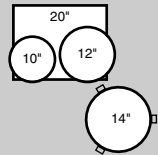

MRX-904XP $3,799

1. Drums ONLY:
2. 1 2016BX 20"x16" Bass
   - 1 1008T 10"x8" Tom
   - 1 1209T 12"x9" Tom
   - 1 1414F 14"x14" Fl. Tom
   - 3 LG-40 FT Legs

MRX Features

- ✓ MasterCast Die Cast Hoops
- ✓ OptiMount Tom Holders
- ✓ Stainless Steel Tension Rods
- ✓ Molded Rubber Gaskets
- ✓ Remo Clear Ambassadors on Toms
- ✓ Remo Powerstroke3 Bass Drum Heads
- ✓ 4 Hardware Finishes! SAME PRICE!
  - Chrome Plated (C)
  - Black Chrome Plated (B)
  - Satin Chrome Plated (S)
  - Gold Plated (G)

MRX Colors "Special Order"

Lacquer	Chrome	Black Chrome	Satin Chrome	Gold Plated
#100 Wine Red	X	X	X	X
#102 Natural	X	X	X	X
#103 Piano Black	X	X	X	X
#122 Black Mist	X	X	X	X
#151 Platinum Mist	X	X	X	X
#152 Antique Gold	X	X	X	X
#153 Sunrise Fade	X	X	X	X
#154 Midnight Fade	X	X	X	X
#160 Silver Sparkle	X	X	X	X

MRX Components

*SPECIAL ORDER ONLY

Toms w/ OptiMount		
0807T	8"x7"	$680.00
0808T	8"x8"	680.00
1008T	10"x8"	735.00
1009T	10"x9"	735.00
1010T*	10"x10"	735.00
1208T	12"x8"	760.00
1209T	12"x9"	760.00
1210T	12"x10"	760.00
1309T*	13"x9"	810.00
1310T	13"x10"	810.00
1311T*	13"x11"	810.00
1410T*	14"x10"	890.00
1411T	14"x11"	890.00
1412T	14"x12"	890.00
1513T*	15"x13"	995.00
1514T	15"x14"	995.00
1613T	16"x13"	1,025.00
1614T	16"x14"	1,025.00

Floor Toms		
1414F	14"x14"	$1,025.00
1616F	16"x16"	1,100.00
1816F	18"x16"	1,225.00

Bass Drums			
1814BB*	1814BX*	18"x14"	$1,600.00
1816BB*	1816BX*	18"x16"	1,600.00
2014BB*	2014BX*	20"x14"	1,700.00
2016BB*	2016BX	20"x16"	1,700.00
2018BB*	2018BX*	20"x18"	1,800.00
2216BB*	2216BX	22"x16"	1,850.00
2218BB*	2218BX	22"x18"	1,900.00
NEW 2220BB*	2220BX*	22"x20"	1,950.00
2416BB*	2416BX*	24"x16"	1,950.00
2418BB*	2418BX	24"x18"	2,000.00

w/ BB-3   w/o BB-3

Snare Drums		
1455S	14"x5.5"	$580.00
1465S	14"x6.5"	600.00