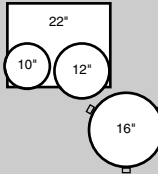

NEW MRX-924XSP $3,799

1. Drums ONLY:
2. 1 2218BX 22"x18" Bass
   - 1 1008T 10"x8" Tom
   - 1 1209T 12"x9" Tom
   - 1 1616F 16"x16" Fl. Tom
   - 3 LG-40 FT Legs