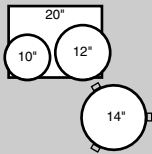

BRX-904XP $2,999

Drums ONLY:

1	2016BX	20"x16"	Bass
1	1008T	10"x8"	Tom
1	1209T	12"x9"	Tom
1	1414F	14"x14"	Fl. Tom
3	LG-40		FT Legs

BRX Features

- ✓ MasterCast Die Cast Hoops
- ✓ OptiMount Tom Holders
- ✓ Stainless Steel Tension Rods
- ✓ Molded Rubber Gaskets
- ✓ Remo Clear Ambassadors on Toms
- ✓ Remo Powerstroke3 Bass Drum Heads
- ✓ 4 Hardware Finishes! SAME PRICE!
  - Chrome Plated (C)
  - Black Chrome Plated (B)
  - Satin Chrome Plated (S)
  - Gold Plated (G)

BRX Colors "In Stock"

Lacquer	Chrome	Black Chrome
#128 Vintage Sunburst	✓	✓
#154 Midnight Fade	✓	✓
#151 Platinum Mist	✓	-
#166 Black Sparkle	✓	

BRX Colors "Special Order"

Lacquer	Chrome	Black Chrome	Satin Chrome	Gold Plated
#100 Wine Red	X	X	X	X
#103 Piano Black	X	X	X	X
#112 Natural Birch	X	X	X	X
#128 Vintage Sunburst	In Stock	In Stock	X	X
#151 Platinum Mist	In Stock	X	X	X
#154 Midnight Fade	In Stock	In Stock	X	X
#166 Black Sparkle	In Stock	X	X	X

BRX Components

*SPECIAL ORDER ONLY

Toms w/ OptiMount		
0807T	8"x7"	$475.00
0808T	8"x8"	475.00
1008T	10"x8"	525.00
1009T	10"x9"	525.00
1010T*	10"x10"	525.00
1208T	12"x8"	580.00
1209T	12"x9"	580.00
1210T	12"x10"	580.00
1309T*	13"x9"	605.00
1310T	13"x10"	605.00
1311T*	13"x11"	605.00
1410T*	14"x10"	660.00
1411T	14"x11"	660.00
1412T	14"x12"	660.00
1513T*	15"x13"	735.00
1514T	15"x14"	735.00
1613T	16"x13"	760.00
1614T	16"x14"	760.00

Floor Toms		
1414F	14"x14"	$760.00
1616F	16"x16"	820.00
1816F	18"x16"	880.00

NEW

Bass Drums			
1814BB*	1814BX*	18"x14"	$1,260.00
1816BB*	1816BX*	18"x16"	1,260.00
2014BB*	2014BX*	20"x14"	1,310.00
2016BB*	2016BX	20"x16"	1,310.00
2018BB*	2018BX*	20"x18"	1,400.00
2216BB*	2216BX	22"x16"	1,420.00
2218BB*	2218BX	22"x18"	1,495.00
2220BB*	2220BX*	22"x20"	1,530.00
2416BB*	2416BX*	24"x16"	1,530.00
2418BB*	2418BX	24"x18"	1,580.00

w/ BB-3   w/o BB-3

Snare Drums		
1455S	14"x5.5"	$545.00
1465S	14"x6.5"	565.00