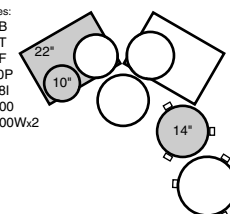

EXR-8 ..... $1,499

Includes:
2218B
1008T
1414F
P-120P
TH-88I
HA-100
BC-800W.2