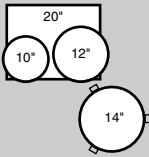

SBX-904P $1,899

1. Includes:
2. 1 2016BB 20"x16" Bass
   - 1 1008T 10"x8" Tom
   - 1 1209T 12"x9" Tom
   - 1 1414F 14"x14" Floor Tom
   - 3 LG-40 FT Legs
   - 2 TH-1000I Tom Arms

SBX Features

- ✓ 100% Birch Shells
- ✓ 100% Birch Bass Drum Hoops
- ✓ Bridge Lugs
- ✓ TH-1000 Tom Arms
- ✓ OptiMount Tom Mounting System
- ✓ 2.3mm SuperHoop II on Toms
- ✓ Two-ply Heads on Toms
- ✓ Perimeter EQ Bass Drum Heads

SBX Colors

Lacquer

- #280 Vintage Wine w/Chrome Drum Hardware
- **NEW** #282 Storm Cloud w/Chrome Drum Hardware
- #283 Solid Black w/Chrome Drum Hardware
- #284 Tobacco Burst w/Chrome Drum Hardware
- #289 Blue Burst w/Chrome Drum Hardware

Suggested Hardware Pack

NEW HWP-1000 ..... $875.00

Hardware included:

B-1000 | C-1000 | H-1000 | P-1000 | S-1000

Suggested Snare Drums

- 1455S 14"x5.5" Birch Shell $349.00
- 1465S 14"x6.5" Birch Shell 379.00
- STB-1455 14"x5.5" Brass SensiTone 409.00

SBX Components

*SPECIAL ORDER ONLY

Toms		
0807T	8"x7"	$289.00
0808T	8"x8"	289.00
1008T	10"x8"	319.00
1009T	10"x9"	319.00
1010T*	10"x10"	319.00
1208T*	12"x8"	339.00
1209T	12"x9"	339.00
1210T	12"x10"	339.00
1309T*	13"x9"	359.00
1310T*	13"x10"	359.00
1311T	13"x11"	359.00
1411T	14"x11"	389.00
1412T	14"x12"	389.00
1513T*	15"x13"	449.00
1514T	15"x14"	449.00
1613T	16"x13"	459.00
1614T	16"x14"	459.00

Floor Toms		
1414F	14"x14"	$459.00
1616F	16"x16"	489.00
1816F	18"x16"	539.00

Bass Drums w/ BB-3 Bracket		
1814BB*	18"x14"	$779.00
1816BB*	18"x16"	779.00
2016BB	20"x16"	829.00
2216BB	22"x16"	949.00
2218BB	22"x18"	949.00
2416BB*	24"x16"	999.00
2418BB	24"x18"	999.00