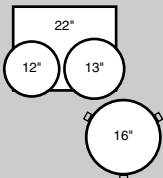

MMX-924XP $3,799

Drums ONLY:

1	2218BX	22"x18"	Bass
1	1209T	12"x9"	Tom
1	1310T	13"x10"	Tom
1	1616F	16"x16"	Fl. Tom
3	LG-40		FT Legs