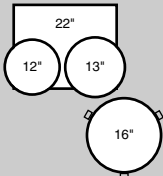

BRX-924XP $2,999

Drums ONLY:

1	2218BX	22"x18"	Bass
1	1209T	12"x9"	Tom
1	1310T	13"x10"	Tom
1	1616F	16"x16"	Fl. Tom
3	LG-40		FT Legs