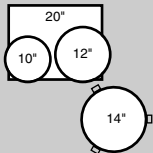

MSX-904XP $3,499

1. Drums ONLY:
2. 1 2016BX 20"x16" Bass
   - 1 1008T 10"x8" Tom
   - 1 1209T 12"x9" Tom
   - 1 1414F 14"x14" Fl. Tom
   - 3 LG-40 FT Legs

MSX Features

- ✓ MasterCast Die Cast Hoops
- ✓ OptiMount Tom Holders
- ✓ Stainless Steel Tension Rods
- ✓ Molded Rubber Gaskets
- ✓ Remo Clear Ambassadors on Toms
- ✓ Remo Powerstroke3 Bass Drum Heads
- ✓ 4 Hardware Finishes! SAME PRICE!
  - Chrome Plated (C)
  - Black Chrome Plated (B)
  - Satin Chrome Plated (S)
  - Gold Plated (G)

MSX Colors "In Stock"

Ultra Exotic Coverings	Chrome
#400 White Marine Pearl	✓
#401 Royal Gold	✓
#402 Abalone	✓
#403 Red Onyx	✓
#404 Amethyst	✓

MSX Colors "Special Order"

Lacquer	Chrome	Black Chrome	Satin Chrome	Gold Plated
#400 White Marine Pearl	In Stock	X	X	X
#401 Royal Gold	In Stock	X	X	X
#402 Abalone	In Stock	X	X	X
#403 Red Onyx	In Stock	X	X	X
#404 Amethyst	In Stock	X	X	X

MSX Components

*SPECIAL ORDER ONLY

Toms w/ OptiMount		
0807T	8"x7"	$610.00
0808T	8"x8"	610.00
1008T	10"x8"	670.00
1009T	10"x9"	670.00
1010T*	10"x10"	670.00
1208T	12"x8"	690.00
1209T	12"x9"	690.00
1210T	12"x10"	690.00
1309T*	13"x9"	740.00
1310T	13"x10"	740.00
1311T*	13"x11"	740.00
1410T*	14"x10"	800.00
1411T	14"x11"	800.00
1412T	14"x12"	800.00
1513T*	15"x13"	900.00
1514T	15"x14"	900.00
1613T	16"x13"	930.00
1614T	16"x14"	930.00

Floor Toms		
1414F	14"x14"	$930.00
1616F	16"x16"	1,000.00
1816F	18"x16"	1,130.00

Bass Drums			
1814BB*	1814BX*	18"x14"	$1,440.00
1816BB*	1816BX*	18"x16"	1,440.00
2014BB*	2014BX*	20"x14"	1,570.00
2016BB*	2016BX	20"x16"	1,570.00
2018BB*	2018BX*	20"x18"	1,680.00
2216BB*	2216BX	22"x16"	1,680.00
2218BB*	2218BX	22"x18"	1,750.00
NEW 2220BB*	2220BX*	22"x20"	1,950.00
2416BB*	2416BX*	24"x16"	1,780.00
2418BB*	2418BX	24"x18"	1,820.00

w/ BB-3   w/o BB-3

Snare Drums		
1455S	14"x5.5"	$580.00
1465S	14"x6.5"	600.00