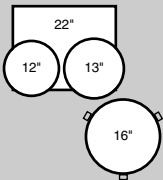

SBX-924P $1,899

1. Includes:
2. 1 2218BB 22"x18" Bass
   - 1 1209T 12"x9" Tom
   - 1 1310T 13"x10" Tom
   - 1 1616F 16"x16" Floor Tom
   - 3 LG-40 FT Legs
   - 2 TH-1000I Tom Arms