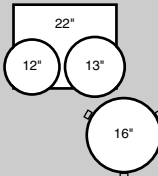

MRX-924XP $3,799

1. Drums ONLY:
2. 1 2218BX 22"x18" Bass
   - 1 1209T 12"x9" Tom
   - 1 1310T 13"x10" Tom
   - 1 1616F 16"x16" Fl. Tom
   - 3 LG-40 FT Legs